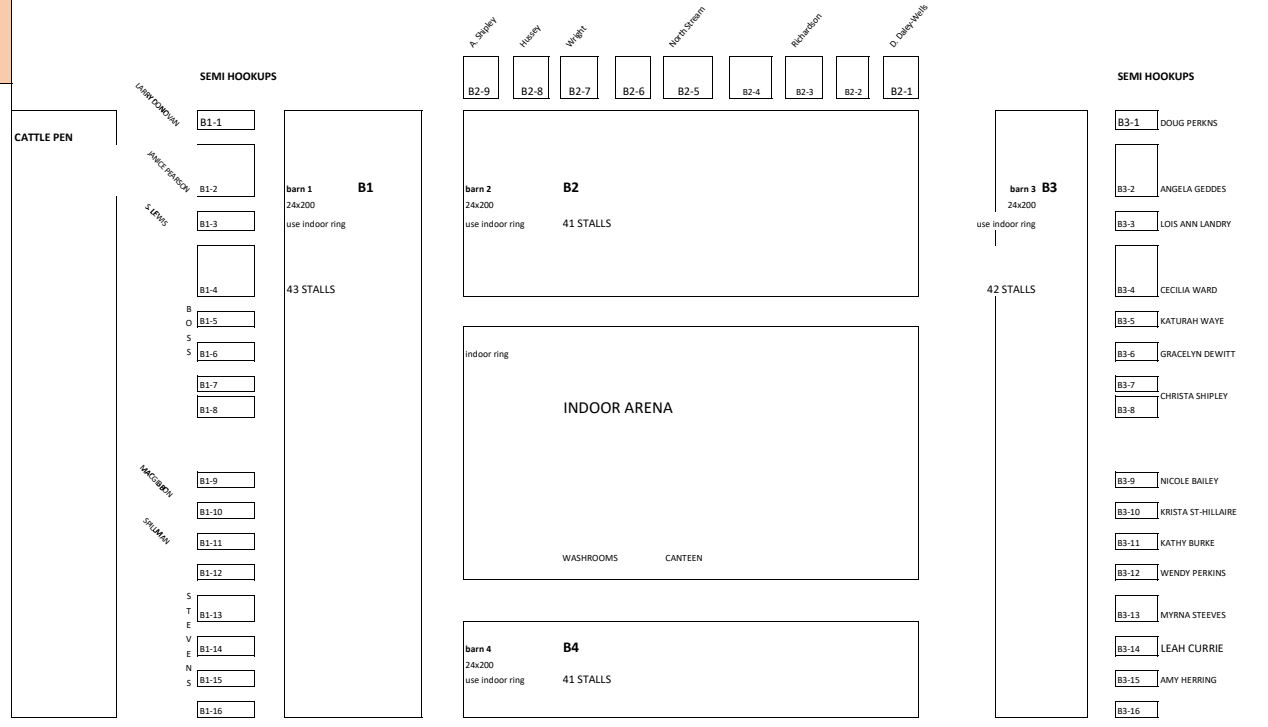

tractor used by tenure group first

PLP SHOWCENTRE

DRY CAMPING - FIRST COME FIRST SERVE

BARN 1

RIGHT SIDE

43 STALLS

LEFT SIDE

TACK	DBL	RF	SH	QTY BAGS	Early Arrival		
			✓	3		LARRY DONOVAN	101
✓						JANICE PEARSON TACK	103
	✓		✓	7		JANICE PEARSON DBL	105
						" "	107
						STEPHANIE LEWIS SINGLE	109
✓	✓					LEWIS TACK DBL	111
✓						" "	113
					✓	JANET STEVENS	115
	✓		✓	9		LAURA MALENFANT DOUBLE	117
						" "	119
						MALENFANT TACK	121
	✓		✓	8	✓	SOPHIE MUISE	125
						" "	127
	✓		✓	8	✓	LANA NOONAN DBL	129
						" "	131
✓	✓				✓	SPILMAN DBL TACK	133
						" "	135
						SYLVIA HOYT	137
							139
							141
							143
						DALEY WELLS TACK	145

		Early Arrival	TACK	DBL	RF	SH	QTY BAGS
102	MILA MCGIBBON						
104	EMMA THORNE						
106	ELYSSA LEWIS DBL			✓			
108	" "						
110	CINDY DOUCETTE DBL			✓			8
112	" "						
114	STEVENS/DOUCETTE TACK		✓				
116	MADISON BOSS	✓					
118	MADISON BOSS	✓					
120	BOSS TACK	✓	✓				
122	PLP SHAVINGS STORAGE						
126	JESSICA SPILLMAN DBL	✓		✓		✓	8
128	" "						
130	SPILMAN TACK	✓	✓				
132	LILAH MUISE DLB	✓		✓		✓	8
134	" "						
136	BROOKLYN HIGGINS DBL	✓		✓		✓	8
138	" "						
140	SAMANTHA SWINAMER DBL	✓		✓		✓	6
142	" "						
144	DENVER DALEY-WELLS	✓		✓		✓	5
146	" "