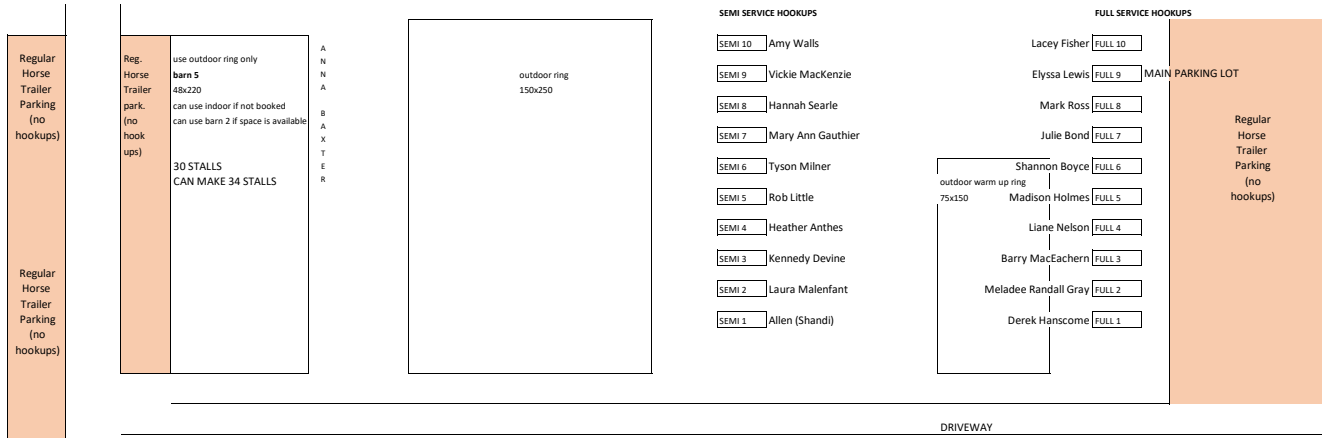

Barn 2

(Park on Angle)

#1 is closest to barn 3 end

- B2-1 Daley-Wells
- B2-2
- B2-3 Richardson
- B2-4
- B2-5 North Stream
- B2-6
- B2-7 A. Shipley
- B2-8 Wright
- B2-9 (barn 1 & 5 end) Hussey

Barn 3 Hookups (Park Straight)

#1 is closest to outdoor warm up area

- B3-1 Doug Perkins
- B3-2 Angela Geddes
- B3-3 Lois Ann Landry
- B3-4 Cecilia Ward
- B3-5 Katurah Waye
- B3-6 Gracelyn Dewitt
- B3-7 C. Shipley
- B3-8
- B3-9 Nicole Bailey
- B3-10 Kristi St-Hillaire
- B3-11 Burke
- B3-12 Wendy Perkins
- B3-13 Myrna Steeves
- B3-14 Leah Currie
- B3-15 Amy Herring
- B3-16

Barn 5 Between Ring & Barn

- B5-1 Anna Baxter
- B5-2
- B5-3
- B5-4

tractor used by tenure group first

PLP SHOWCENTRE

DRY CAMPING - FIRST COME FIRST SERVE

BARN 1

RIGHT SIDE

43 STALLS